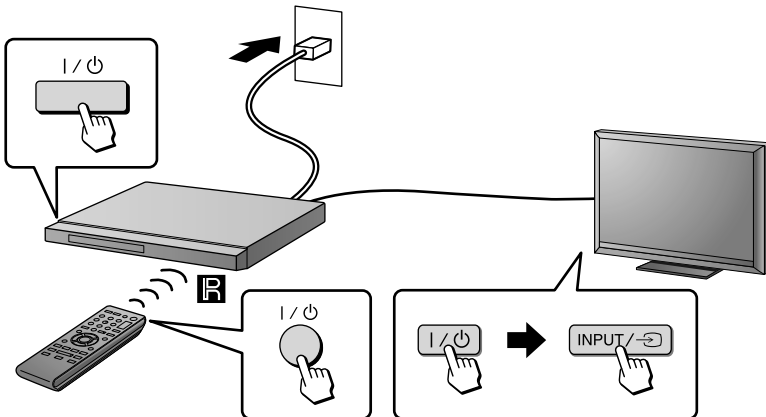

I / ⏻ : on/standby / marche/veille / Ein/Bereitschaft / accensione/attesa / encendido/en espera / aan/wachtstand / tændt/standby / på/standby / virta/valmiustila / ligado/em espera / σε λειτουργία/σε αναμονή / açık/beklemede / zapnuto/pohotovost / be/készlet / pornit/veghe / właczona/oczekiwanie / вкл./ожидание / увімкнено/ очікування / қосулы/күту

2

1

2

3

3

1

2

TIME/TEXT

PICTURE NAVI

AUDIO

SUBTITLE

MENU

CHAPTER

DISPLAY

FAST/SLOW PLAY

The diagram illustrates the following button functions:

- **TIME/TEXT:** Shows a progress bar and time (0:00:20).
- **PICTURE NAVI:** Shows a 3x3 grid of picture options (1-9).
- **AUDIO:** Shows "1: ENGLISH DOLBY DIGITAL 3/2.1".
- **SUBTITLE:** Shows "1: ENGLISH" and a subtitle "A mountain towers over a lake."
- **MENU:** Shows a "CHAPTER" menu with options for Chapter 1 through Chapter 6.
- **DISPLAY:** Shows a "TITLE" menu with options for "1 (1)" and "1 (12)", and a time display "T 0:00:00".
- **FAST/SLOW PLAY:** Shows a progress bar with a person icon and playback controls.