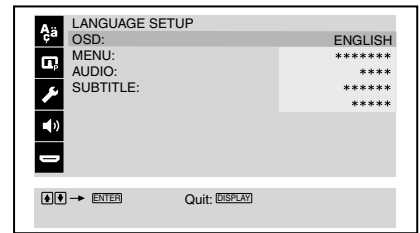

I / ⏻ : on/standby / marche/veille / Ein/Bereitschaft / accensione/attesa / encendido/en espera / aan/wachtstand / tændt/standby / på/standby / virta/valmiustila / ligado/em espera / σε λειτουργία/σε αναμονή / açık/beklemede / zapnuto/pohotovost / be/készlet / pornit/veghe / właczona/oczekiwanie / вкл./ожидание / увімкнено/ очікування / қосулы/күту

2

1

2

3

3

1

2

TIME/TEXT

PICTURE NAVI

AUDIO

SUBTITLE

MENU

CHAPTER

DISPLAY

FAST/SLOW PLAY

The diagram illustrates the following button functions:

- **TIME/TEXT:** Shows a progress bar and time (0:00:20).
- **PICTURE NAVI:** Shows a 3x3 grid of picture options (1-9).
- **AUDIO:** Shows "1: ENGLISH DOLBY DIGITAL 3/2.1".
- **SUBTITLE:** Shows "1: ENGLISH" and a subtitle "A mountain towers over a lake."
- **MENU:** Shows a "CHAPTER" menu with options for Chapter 1 through Chapter 6.
- **DISPLAY:** Shows a "TITLE" menu with options for "1 (1)" and "1 (12)", and a time display "T 0:00:00".
- **FAST/SLOW PLAY:** Shows a progress bar with a person icon and playback controls.