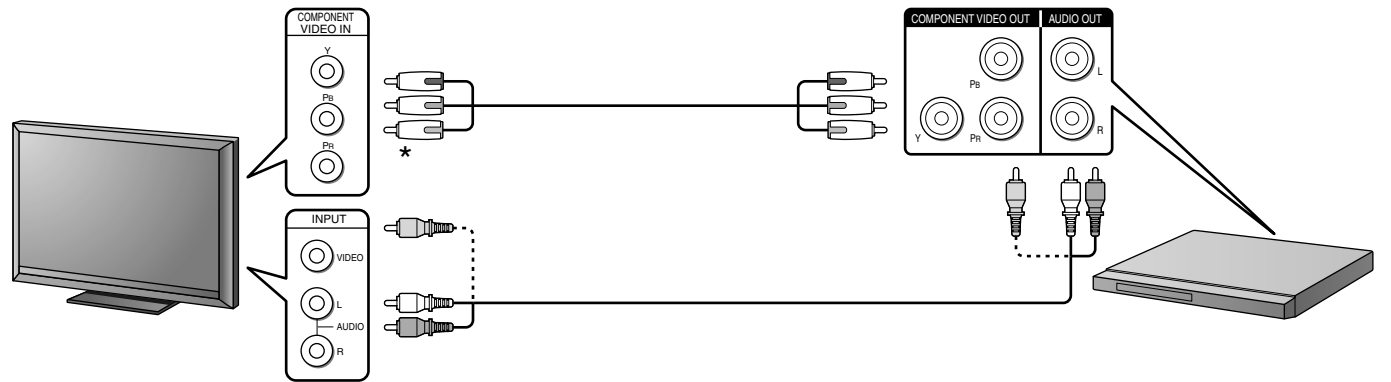

1

A

■ HDMI

■ COMPONENT VIDEO & AUDIO

■ VIDEO & AUDIO

B

■ HDMI

■ COAXIAL

- TIME/TEXT:** Shows a progress bar and time (0:00:20).
- PICTURE NAVI:** Shows a 3x3 grid of picture options (1-9).
- AUDIO:** Shows "1: ENGLISH DOLBY DIGITAL 3/2.1".
- SUBTITLE:** Shows "1: ENGLISH" and a subtitle "A mountain towers over a lake."
- MENU:** Shows a "CHAPTER" menu with options for Chapter 1 through Chapter 6.
- DISPLAY:** Shows a "TITLE" menu with options for "1 (1)" and "1 (12)", and a time display "T 0:00:00".
- FAST/SLOW PLAY:** Shows a progress bar with a person icon and playback controls.