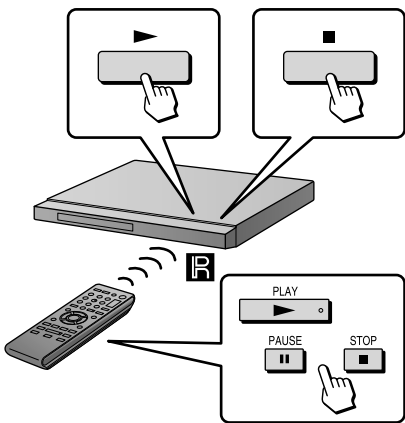

I / ⏻ : on/standby / marche/veille / Ein/Bereitschaft / accensione/attesa / encendido/en espera / aan/wachtstand / tændt/standby / på/standby / virta/valmiustila / ligado/em espera / σε λειτουργία/σε αναμονή / açık/beklemede / zapnuto/pohotovost / be/készlet / pornit/veghe / właczona/oczekiwanie / вкл./ожидание / увімкнено/ очікування / қосулы/күту

2

1

2

3

3

1

2

TIME/TEXT

PICTURE NAVI

AUDIO

SUBTITLE

MENU

CHAPTER

DISPLAY

FAST/SLOW PLAY

The diagram illustrates the following button functions:

- **TIME/TEXT:** Shows a progress bar and time (0:00:20).
- **PICTURE NAVI:** Shows a 3x3 grid of picture options (1-9).
- **AUDIO:** Shows "1: ENGLISH DOLBY DIGITAL 3/2.1".
- **SUBTITLE:** Shows "1: ENGLISH" and a subtitle "A mountain towers over a lake."
- **MENU:** Shows a "CHAPTER" menu with options for Chapter 1 through Chapter 6.
- **DISPLAY:** Shows a "TITLE" menu with options for "1 (1)" and "1 (12)", and a time display "T 0:00:00".
- **FAST/SLOW PLAY:** Shows a progress bar with a person icon and playback controls.