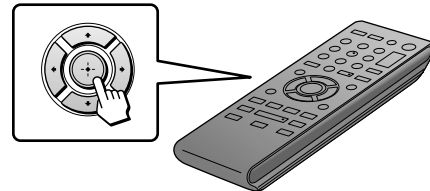

I / ⏻ : on/standby / marche/veille / Ein/Bereitschaft / accensione/attesa / encendido/en espera / aan/wachtstand / tændt/standby / på/standby / virta/valmiustila / ligado/em espera / σε λειτουργία/σε αναμονή / açık/beklemede / zapnuto/pohotovost / be/készlet / pornit/veghe / właczona/oczekiwanie / вкл./ожидание / увімкнено/ очікування / қосулы/күту

2

1

2

3

3

1

2

TIME/TEXT

PICTURE NAVI

AUDIO

SUBTITLE

MENU

CHAPTER

DISPLAY

FAST/SLOW PLAY

The diagram illustrates the following button functions:

- **TIME/TEXT:** Shows a progress bar and time (0:00:20).
- **PICTURE NAVI:** Shows a 3x3 grid of picture options (1-9).
- **AUDIO:** Shows "1: ENGLISH DOLBY DIGITAL 3/2.1".
- **SUBTITLE:** Shows "1: ENGLISH" and a subtitle "A mountain towers over a lake."
- **MENU:** Shows a "CHAPTER" menu with options for Chapter 1 through Chapter 6.
- **DISPLAY:** Shows a "TITLE" menu with options for "1 (1)" and "1 (12)", and a time display "T 0:00:00".
- **FAST/SLOW PLAY:** Shows a progress bar with a person icon and playback controls.