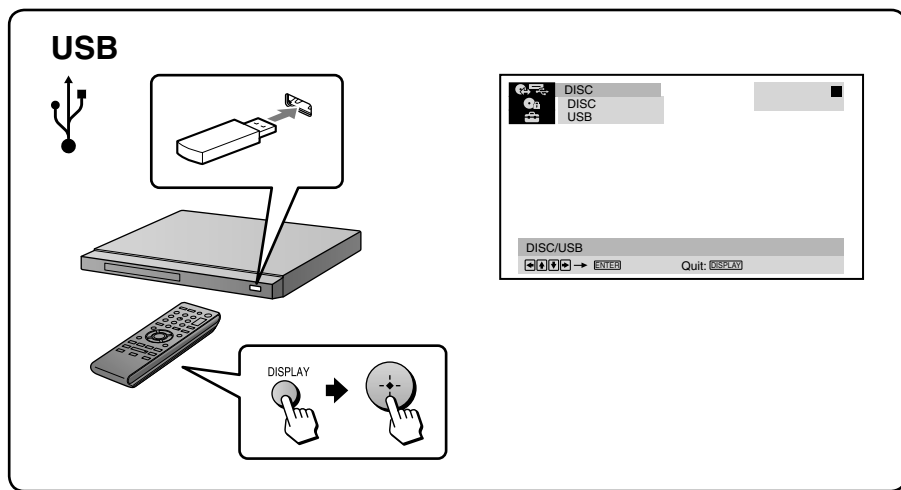

I / ⏻ : on/standby / marche/veille / Ein/Bereitschaft / accensione/attesa / encendido/en espera / aan/wachtstand / tændt/standby / på/standby / virta/valmiustila / ligado/em espera / σε λειτουργία/σε αναμονή / açık/beklemede / zapnuto/pohotovost / be/készlet / pornit/veghe / właczona/oczekiwanie / вкл./ожидание / увімкнено/ очікування / қосулы/күту

2

1

2

3

3

1

2

TIME/TEXT

PICTURE NAVI

AUDIO

SUBTITLE

MENU

CHAPTER

DISPLAY

FAST/SLOW PLAY

The diagram illustrates the following button functions:

- **TIME/TEXT:** Shows a progress bar and time (0:00:20).
- **PICTURE NAVI:** Shows a 3x3 grid of picture options (1-9).
- **AUDIO:** Shows "1: ENGLISH DOLBY DIGITAL 3/2.1".
- **SUBTITLE:** Shows "1: ENGLISH" and a subtitle "A mountain towers over a lake."
- **MENU:** Shows a "CHAPTER" menu with options for Chapter 1 through Chapter 6.
- **DISPLAY:** Shows a "TITLE" menu with options for "1 (1)" and "1 (12)", and a time display "T 0:00:00".
- **FAST/SLOW PLAY:** Shows a progress bar with a person icon and playback controls.