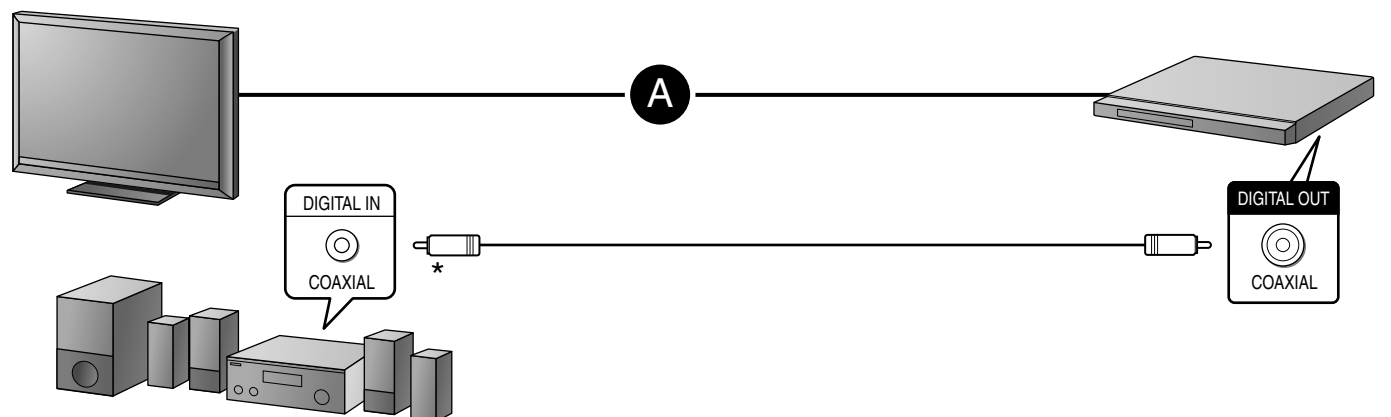

1

A

■ HDMI

■ COMPONENT VIDEO & AUDIO

■ VIDEO & AUDIO

B

■ HDMI

■ COAXIAL

- TIME/TEXT:** Shows a progress bar and time (0:00:20).
- PICTURE NAVI:** Shows a 3x3 grid of picture options (1-9).
- AUDIO:** Shows "1: ENGLISH DOLBY DIGITAL 3/2.1".
- SUBTITLE:** Shows "1: ENGLISH" and a subtitle "A mountain towers over a lake."
- MENU:** Shows a "CHAPTER" menu with options for Chapter 1 through Chapter 6.
- DISPLAY:** Shows a "TITLE" menu with options for "1 (1)" and "1 (12)", and a time display "T 0:00:00".
- FAST/SLOW PLAY:** Shows a progress bar with a person icon and playback controls.